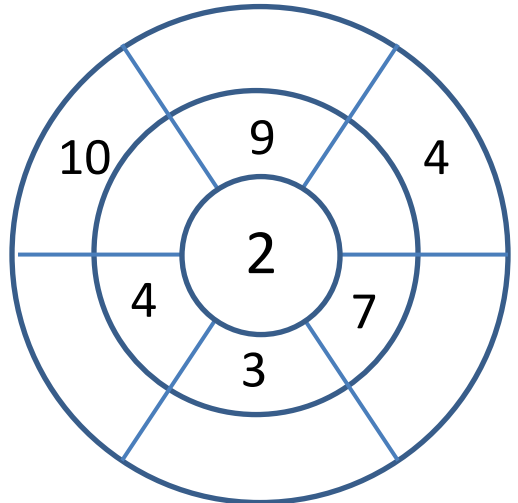

# TIMES TABLE - TARGET CIRCLES

Multiply the inner numbers together to get the outer numbers.

Name

Date

# TIMES TABLE - TARGET CIRCLES ANSWERS

Multiply the inner numbers together to get the outer numbers.