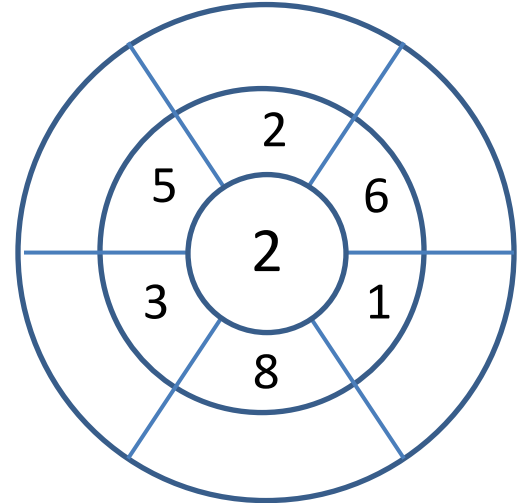

# TIMES TABLE - TARGET CIRCLES

Multiply the inner numbers together to get the outer numbers.

Name

Date

# TIMES TABLE - TARGET CIRCLES ANSWERS

Multiply the inner numbers together to get the outer numbers.