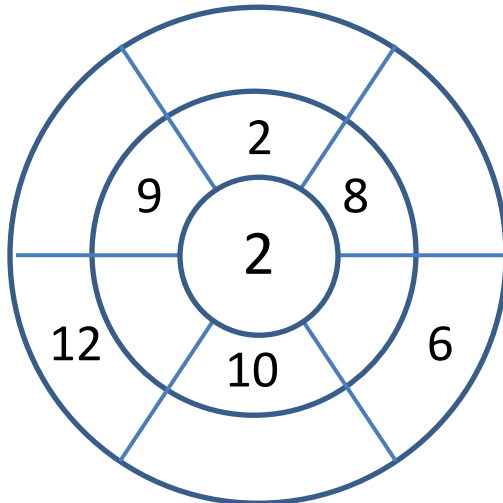

# TIMES TABLE - TARGET CIRCLES

Multiply the inner numbers together to get the outer numbers.

Name

Date

# TIMES TABLE - TARGET CIRCLES ANSWERS

Multiply the inner numbers together to get the outer numbers.