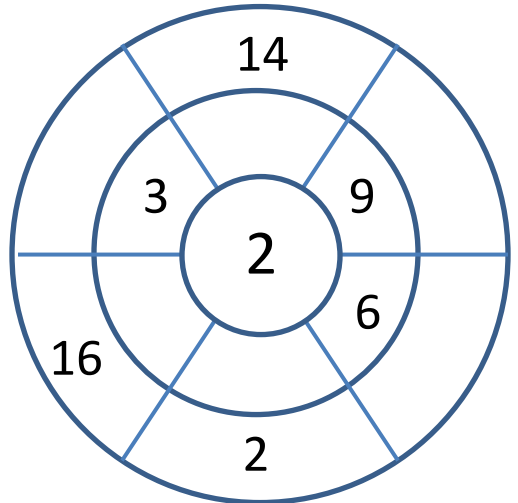

# TIMES TABLE - TARGET CIRCLES

Multiply the inner numbers together to get the outer numbers.

Name

Date

# TIMES TABLE - TARGET CIRCLES ANSWERS

Multiply the inner numbers together to get the outer numbers.