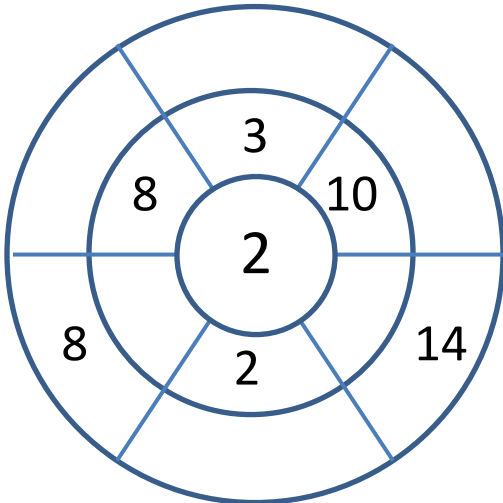

# TIMES TABLE - TARGET CIRCLES

Multiply the inner numbers together to get the outer numbers.

Name

Date

# TIMES TABLE - TARGET CIRCLES ANSWERS

Multiply the inner numbers together to get the outer numbers.