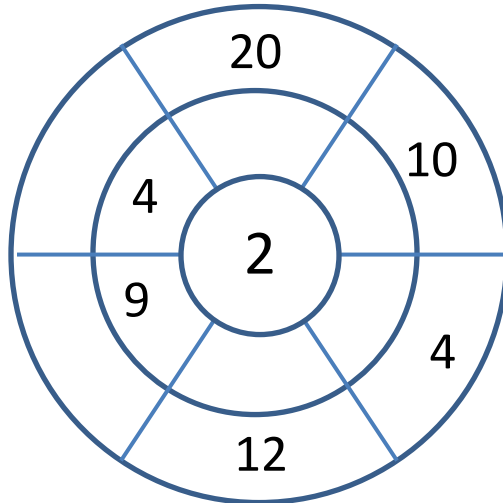

# TIMES TABLE - TARGET CIRCLES

Multiply the inner numbers together to get the outer numbers.

Name

Date

# TIMES TABLE - TARGET CIRCLES ANSWERS

Multiply the inner numbers together to get the outer numbers.