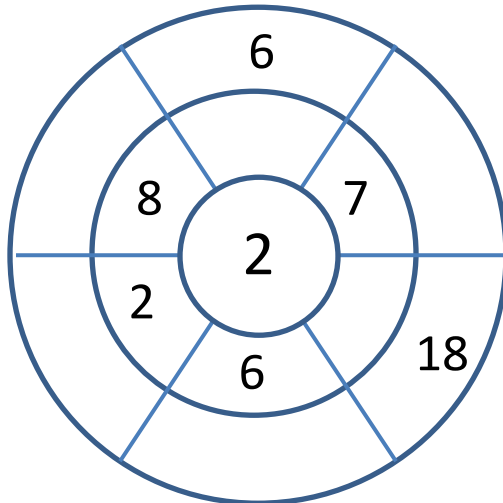

# TIMES TABLE - TARGET CIRCLES

Multiply the inner numbers together to get the outer numbers.

Name

Date

# TIMES TABLE - TARGET CIRCLES ANSWERS

Multiply the inner numbers together to get the outer numbers.