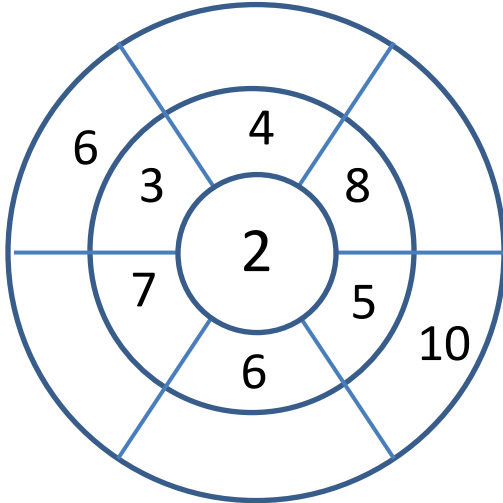

# TIMES TABLE - TARGET CIRCLES

Multiply the inner numbers together to get the outer numbers.

Name

Date

# TIMES TABLE - TARGET CIRCLES ANSWERS

Multiply the inner numbers together to get the outer numbers.