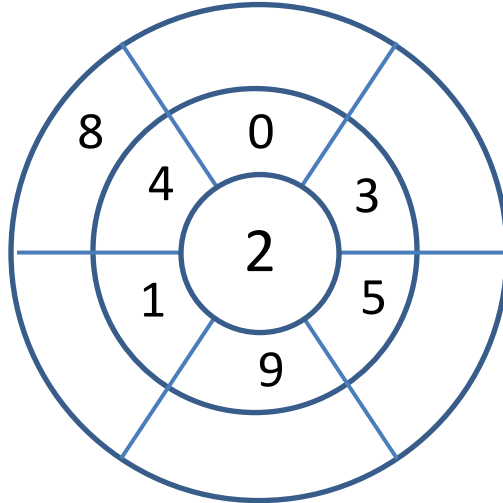

# TIMES TABLE - TARGET CIRCLES

Multiply the inner numbers together to get the outer numbers.

Name

Date

# TIMES TABLE - TARGET CIRCLES ANSWERS

Multiply the inner numbers together to get the outer numbers.